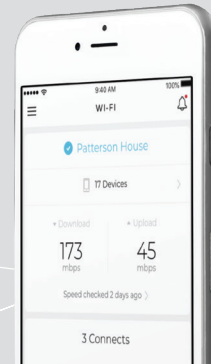

Simple Setup

Smart Wi-Fi made simple. Onelink Home App provides an intuitive easy-to-use solution that gets the home's Wi-Fi network up and running in minutes.

- Simple Setup
- Security, Speed, Coverage

Cybersecurity

Onelink Secure Connect automatically protects every device on the network with malware scanning, hacking alerts, device monitoring and the ability to block suspicious activity.

- Malware Scanning
- Security Alerts
- Security Overview
- Access Control