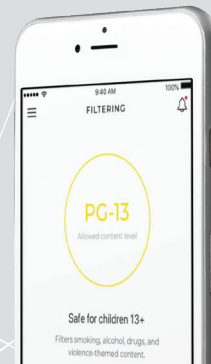

| SKU | UPC | I 2of5: | DIMENSIONS | | |
|---------|--------------|----------------|------------|------|----------|
| 1042396 | 029054020635 | 10029054020632 | 8.75" W | 7" H | 1.625" D |

Simple Setup

Smart Wi-Fi made simple. Onelink Home App provides an intuitive easy-to-use solution that gets the home's Wi-Fi network up and running in minutes.

-  Simple Setup
-  Security, Speed, Coverage

Cybersecurity

Onelink Secure Connect automatically protects every device on the network with malware scanning, hacking alerts, device monitoring and the ability to block suspicious activity.

-  Malware Scanning
-  Security Alerts
-  Security Overview
-  Access Control

Controls

With a simple tap, users can pause, filter and set rules for the network, tailoring the Wi-Fi to meet specific home needs.

-  User Profile
-  Bedtime
-  Network Mode
-  Content Filtering
-  Device Priority
-  Instant View
-  Pause
-  Wi-Fi QR Code Sharing
-  Advanced Networking

Safety

Onelink Secure Connect automatically overrides every screen* connected to the Wi-Fi with an emergency message. The Secure Connect and Onelink Safe & Sound work together to protect the home.