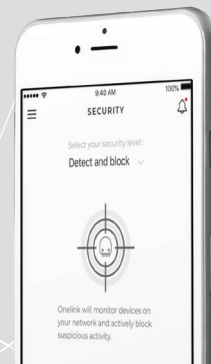

| SKU | UPC | I 2of5: | DIMENSIONS | | |
|---------|--------------|----------------|------------|------|----------|
| 1042396 | 029054020635 | 10029054020632 | 8.75" W | 7" H | 1.625" D |

Simple Setup

Smart Wi-Fi made simple. Onelink Home App provides an intuitive easy-to-use solution that gets the home's Wi-Fi network up and running in minutes.

-  Simple Setup
-  Security, Speed, Coverage

Cybersecurity

Onelink Secure Connect automatically protects every device on the network with malware scanning, hacking alerts, device monitoring and the ability to block suspicious activity.

-  Malware Scanning
-  Security Alerts
-  Security Overview
-  Access Control

Controls

With a simple tap, users can pause, filter and set rules for the network, tailoring the Wi-Fi to meet specific home needs.

-  User Profile
-  Bedtime
-  Network Mode
-  Content Filtering
-  Device Priority
-  Instant View
-  Pause
-  Wi-Fi QR Code Sharing
-  Advanced Networking

Safety

Onelink Secure Connect automatically overrides every screen* connected to the Wi-Fi with an emergency message. The Secure Connect and Onelink Safe & Sound work together to protect the home.