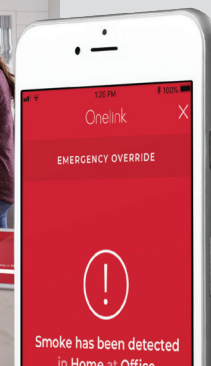

Safety

Onelink Secure Connect automatically overrides every screen* connected to the Wi-Fi with an emergency message. The Secure Connect and Onelink Safe & Sound work together to protect the home.

*Not compatible with all screens