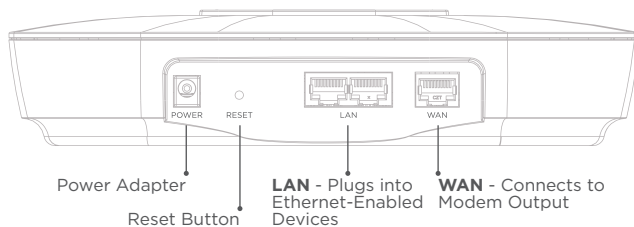

Access points work together through a wireless backhaul to provide better connection throughout the home. Each access point covers up to 2,500 Sq Ft.

Technical Specs

In The Box

- Two (2) Onelink Secure Connect routers
- Two (2) power adapters
- One (1) Ethernet cable - 6ft
- Quick Start Guide